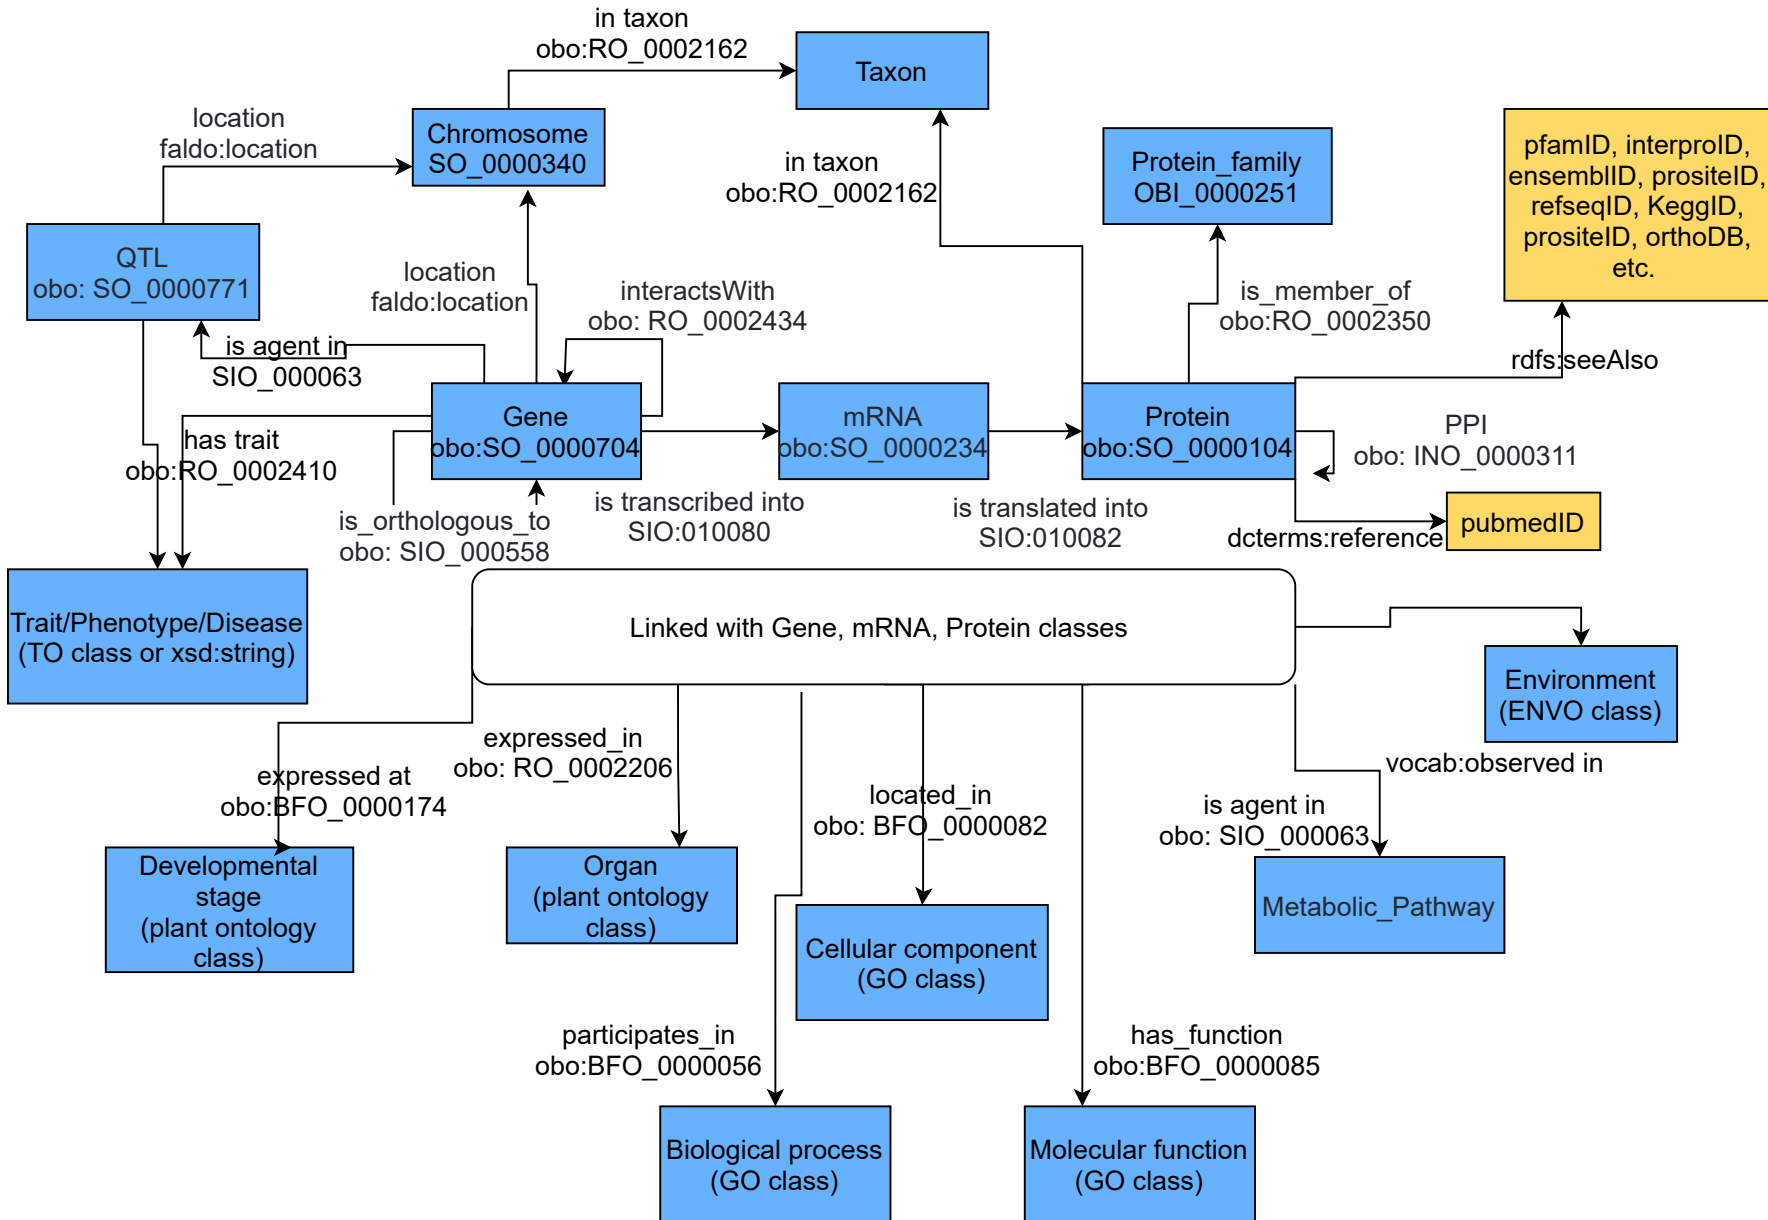

**Namespaces:**

rdf:<http://www.w3.org/1999/02/22-rdf-syntax-ns#>  
rdfs:<http://www.w3.org/2000/01/rdf-schema#>  
owl:<http://www.w3.org/2002/07/owl#>  
dcterms:<http://purl.org/dc/terms/>  
skos:<http://www.w3.org/2004/02/skos/core#>  
xsd:<http://www.w3.org/2001/XMLSchema#>  
obo:<http://purl.obolibrary.org/obo/>  
faldo:<http://biohackathon.org/resource/faldo#>  
sio:<http://semanticscience.org/resource/>  
vocab:<http://www.southgreen.fr/agrold/vocabulary/>

**Common description properties for the main concepts**

rdfs:label → xsd:string  
rdfs:comment → xsd:string  
dcterms:description → xsd:string  
dcterms:identifier → xsd:string

resource  
link out  
literal

Note: Some classes and properties have been omitted from the graph model or the sake of clarity